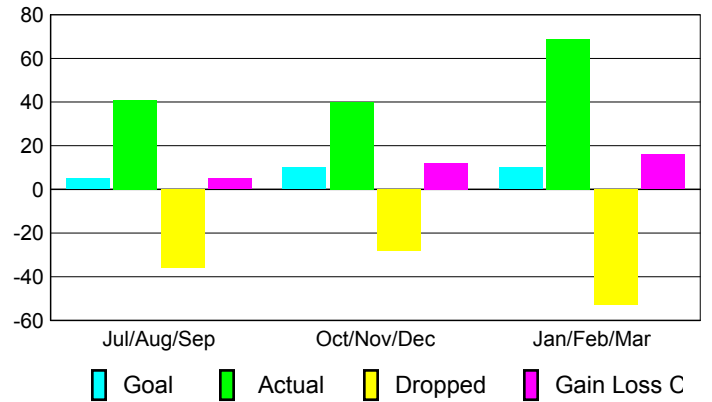

Membership Results 2008-2009

Goal, New, Dropped, Gain/Loss