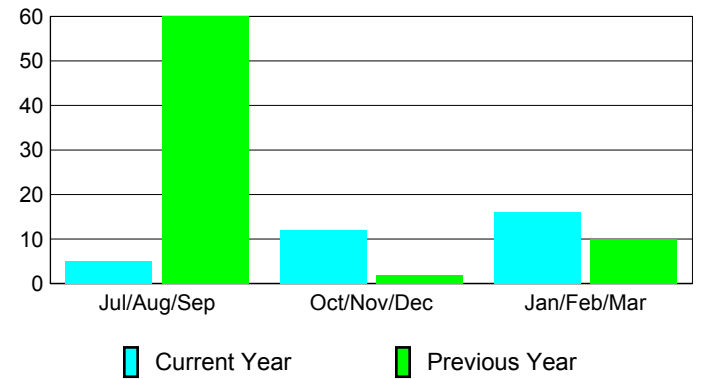

Membership Results 2008-2009

Membership 2007-2008

Month	Net Memb	Actual New	Actual Dropped	Gain/Loss of	Gain/Loss of
	Goal	New Memb	Dropped Memb	Memb	Memb
Jul/Aug/Sep	5	41	-36	5	60
Oct/Nov/Dec	10	40	-28	12	2
Jan/Feb/Mar	10	69	-53	16	10
Totals	25	150	-117	33	72

Membership Results 2008-2009

Goal, New, Dropped, Gain/Loss

Comparison of Membership Gain/Loss

Current Year Compared to the Previous Year

Gender Comparison 2008-2009