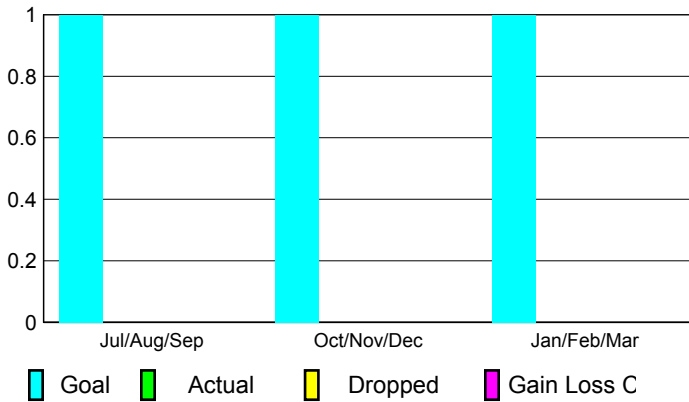

2008-2009 GMT Quarterly Report for District (or Undistricted) **District 111MN**

GMT: **Gerd Anselmann**

Location: **GERMANY**

GMT CA: **4**

CLUBS

Club Results 2008-2009

Clubs 2007-2008

Month	New Club	Actual New	Actual Dropped	Gain/Loss of	Gain/Loss of
	Goal	New Clubs	Dropped Clubs	Clubs	Clubs
Jul/Aug/Sep	1	0	0	0	0
Oct/Nov/Dec	1	0	0	0	-1
Jan/Feb/Mar	1	0	0	0	1
Totals	3	0	0	0	0

Club Results 2008-2009

Goal, New, Dropped, Gain/Loss

Comparison of Club Gain/Loss

Current Year Compared to the Previous Year

YTD Status Quo Clubs 2008-2009

Status Quo Clubs Compared to Status Quo Members

MEMBERSHIP